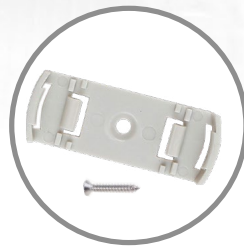

Waterproof male and female plug

Waterproof plug to ensure good connection. Easy to install and easy to use.
4 Pin cable, double signal transmission.

Pcs of Strong-bright
3535 LED

Using bright 3535 outdoor LED guide plate. Good uniformity of light source, ultra-low calorific value.

Organic PU hard adhesive
sealed

PU hard waterproof adhesive, high thermal conductivity and fully sealed waterproof design.

Multi-installation Method

Install and secure
by screws

Install by aluminum
grooves

Install by bracket

Steel wire installation

ILLUMINATE YOUR WORLD

DESCRIZIONE PRODOTTO	
Model Specifications	Spacing 17 cm, 30 pcs
Dimension	40/27.3mm
LED Standard	SMD3535
Quantity	6PCS
Pixel Quantity	1
Luminous FLUX	28 LM
Max power W	1.4W
Input voltage (V)	DC24V
Viewing Angle	160°
Crust Material	PC
Display Color	RGB
Protection Level	IP65
Working Temperature	-40° +60°C
Life Span	>500000 hours
Control Mode	SPI