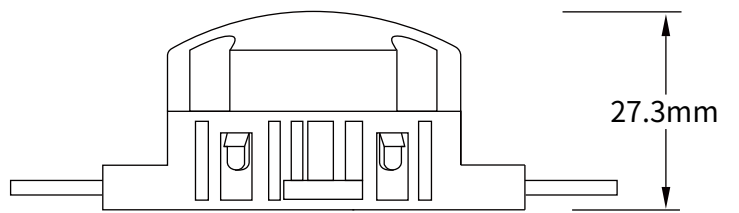

Waterproof male and female plug

Waterproof plug to ensure good connection. Easy to install and easy to use.
4 Pin cable, double signal transmission.

Pcs of Strong-bright
3535 LED

Using bright 3535 outdoor LED guide plate. Good uniformity of light source, ultra-low calorific value.

Install by bracket

Steel wire installation

ILLUMINATE YOUR WORLD

DESCRIZIONE PRODOTTO	
Model Specifications	Spacing 17 cm, 30 pcs
Dimension	40/27.3mm
LED Standard	SMD3535
Quantity	6PCS
Pixel Quantity	1
Luminous FLUX	28 LM
Max power W	1.4W
Input voltage (V)	DC24V
Viewing Angle	160°
Crust Material	PC
Display Color	RGB
Protection Level	IP65
Working Temperature	-40° +60°C
Life Span	>500000 hours
Control Mode	SPI