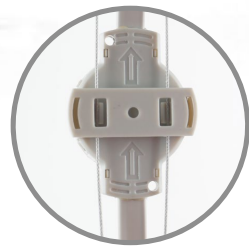

Protection grade IP65, with outdoor waterproof features, and long life span.

ILLUMINATE YOUR WORLD

High-quality PC cover

Diamond designed cover. High light transmittance.
wide view angle reach 160°.

ILLUMINATE YOUR WORLD

Waterproof male and female plug

Waterproof plug to ensure good connection. Easy to install and easy to use.
4 Pin cable, double signal transmission.

Pcs of Strong-bright
3535 LED

Using bright 3535 outdoor LED guide plate. Good uniformity of light source, ultra-low calorific value.

Organic PU hard adhesive
sealed

PU hard waterproof adhesive, high thermal conductivity and fully sealed waterproof design.

Multi-installation Method

Install and secure
by screws

Install by aluminum
grooves

Install by bracket

Steel wire installation

ILLUMINATE YOUR WORLD

DESCRIZIONE PRODOTTO	
Model Specifications	Spacing 17 cm, 30 pcs
Dimension	40/27.3mm
LED Standard	SMD3535
Quantity	6PCS
Pixel Quantity	1
Luminous FLUX	28 LM
Max power W	1.4W
Input voltage (V)	DC24V
Viewing Angle	160°
Crust Material	PC
Display Color	RGB
Protection Level	IP65
Working Temperature	-40° +60°C
Life Span	>500000 hours
Control Mode	SPI