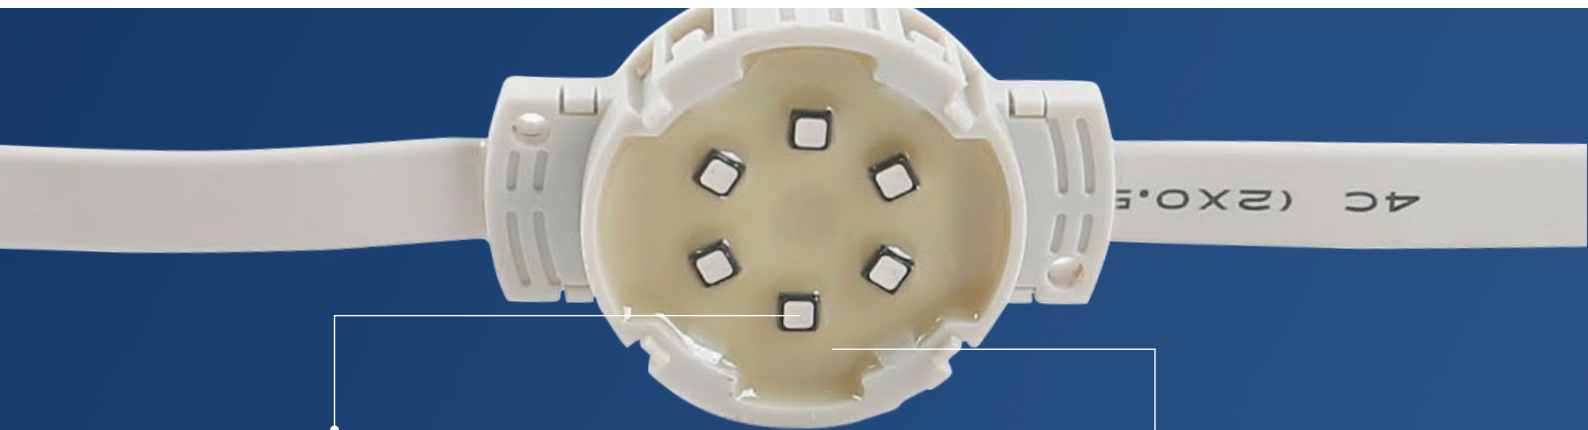

Protection grade IP65, with outdoor waterproof features, and long life span.

ILLUMINATE YOUR WORLD

High-quality PC cover

Diamond designed cover. High light transmittance.
wide view angle reach 160°.

ILLUMINATE YOUR WORLD

Waterproof male and female plug

Waterproof plug to ensure good connection. Easy to install and easy to use.
4 Pin cable, double signal transmission.

Pcs of Strong-bright
3535 LED

Using bright 3535 outdoor LED guide plate. Good uniformity of light source, ultra-low calorific value.

Organic PU hard adhesive
sealed

PU hard waterproof adhesive, high thermal conductivity and fully sealed waterproof design.

Multi-installation Method

Install and secure
by screws

Install by aluminum
grooves

Install by bracket

Steel wire installation

ILLUMINATE YOUR WORLD

DESCRIZIONE PRODOTTO	
Model Specifications	Spacing 17 cm, 30 pcs
Dimension	40/27.3mm
LED Standard	SMD3535
Quantity	6PCS
Pixel Quantity	1
Luminous FLUX	28 LM
Max power W	1.4W
Input voltage (V)	DC24V
Viewing Angle	160°
Crust Material	PC
Display Color	RGB
Protection Level	IP65
Working Temperature	-40° +60°C
Life Span	>500000 hours
Control Mode	SPI