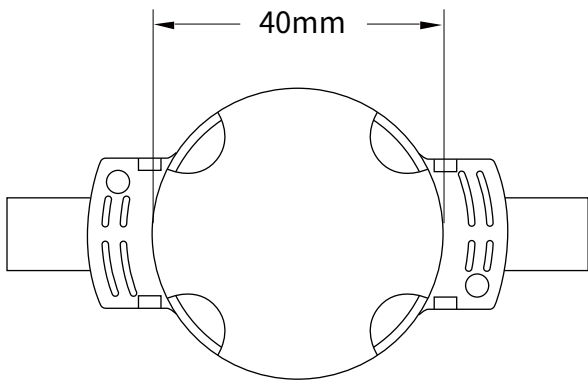

Waterproof male and female plug

Waterproof plug to ensure good connection. Easy to install and easy to use.
4 Pin cable, double signal transmission.

Pcs of Strong-bright
3535 LED

Using bright 3535 outdoor LED guide plate. Good uniformity of light source, ultra-low calorific value.

Install by bracket

Steel wire installation

ILLUMINATE YOUR WORLD

DESCRIZIONE PRODOTTO	
Model Specifications	Spacing 17 cm, 30 pcs
Dimension	40/27.3mm
LED Standard	SMD3535
Quantity	6PCS
Pixel Quantity	1
Luminous FLUX	28 LM
Max power W	1.4W
Input voltage (V)	DC24V
Viewing Angle	160°
Crust Material	PC
Display Color	RGB
Protection Level	IP65
Working Temperature	-40° +60°C
Life Span	>500000 hours
Control Mode	SPI