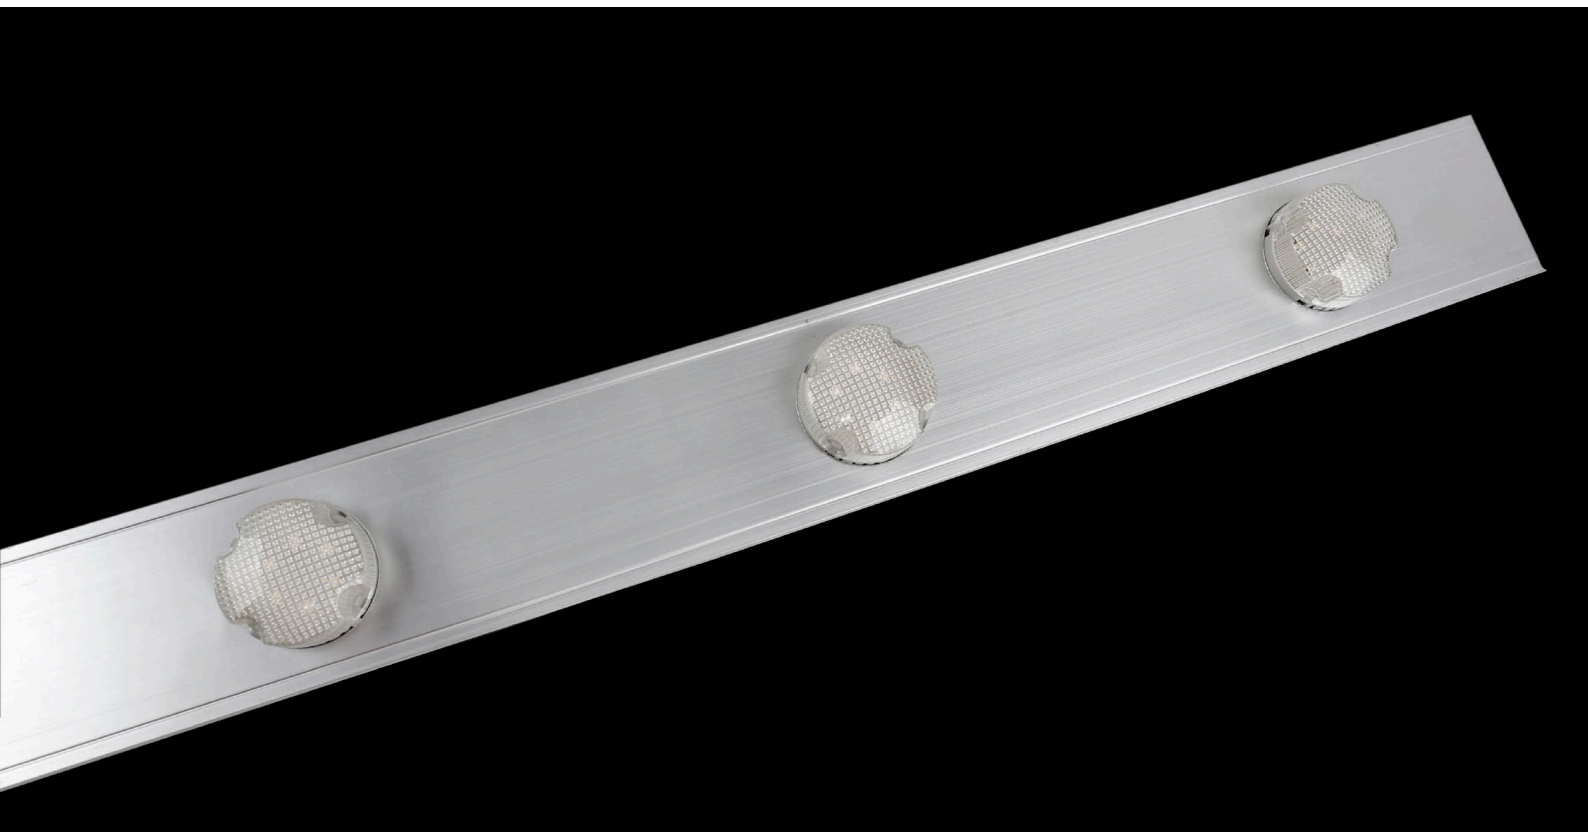

Protection grade IP65, with outdoor waterproof features, and long life span.

ILLUMINATE YOUR WORLD

High-quality PC cover

Diamond designed cover. High light transmittance.
wide view angle reach 160°.

ILLUMINATE YOUR WORLD

Waterproof male and female plug

Waterproof plug to ensure good connection. Easy to install and easy to use.
4 Pin cable, double signal transmission.

Pcs of Strong-bright
3535 LED

Using bright 3535 outdoor LED guide plate. Good uniformity of light source, ultra-low calorific value.

Organic PU hard adhesive
sealed

PU hard waterproof adhesive, high thermal conductivity and fully sealed waterproof design.

Multi-installation Method

Install and secure
by screws

Install by aluminum
grooves

Install by bracket

Steel wire installation

ILLUMINATE YOUR WORLD

DESCRIZIONE PRODOTTO	
Model Specifications	Spacing 17 cm, 30 pcs
Dimension	40/27.3mm
LED Standard	SMD3535
Quantity	6PCS
Pixel Quantity	1
Luminous FLUX	28 LM
Max power W	1.4W
Input voltage (V)	DC24V
Viewing Angle	160°
Crust Material	PC
Display Color	RGB
Protection Level	IP65
Working Temperature	-40° +60°C
Life Span	>500000 hours
Control Mode	SPI