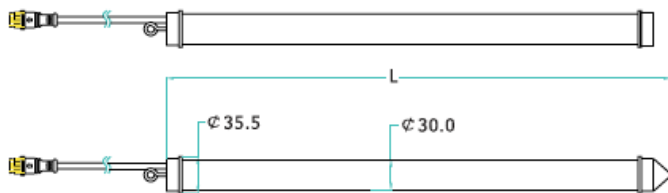

Peso di Nr. 1 Vertical da 200 cm:

- 0.35 kg

Dettagli tecnici x 1 tubo da 100 cm:

- 12 V
- 24 W /m
- 32 Led / m 16 Pixel/m

Segnale di controllo:

- Standard DMX 512 - 48 Ch

Parameters

LED Vertical Tube series Model: LW-207								
Product	0.5m double sided vertical tube	0.5m single sided vertical tube	1m double sided vertical tube	1m single sided vertical tube	1.5m double sided vertical tube	1.5m single sided vertical tube	2m double sided vertical tube	2m single sided vertical tube
Product Model No.	LW-207-00022	LW-207-00033	LW-207-00023	LW-207-00035	LW-207-00024	LW-207-00016	LW-207-00025	LW-207-00021
Working Voltage	DC 12V	DC 12V	DC 12V	DC 12V	DC 12V	DC 12V	DC 12V	DC 12V
Max Power (unit:W)	12W	6W	24W	12W	36W	18W	48W	24W
Max Current (unit:mA)	1000mA	500mA	2000mA	1000mA	3000mA	1500mA	4000mA	2000mA
Pixel Qty(unit:pc)	8 pixels=24 dmx channels	8 pixels=24 dmx channels	16 pixels=48 dmx channels	16 pixels=48 dmx channels	24 pixels=72 dmx channels	24 pixels=72 dmx channels	32 pixels=96 dmx channels	32 pixels=96 dmx channels
IP Rating	IP65							
Working Temperature °C	-20 ~ +50 °C							
Protocol	DMX512							
LED Type	SMD5050							
LED Qty(unit:pc)	64	32	64	32	96	48	128	64
Beam Angle	360°	180°	360°	180°	360°	180°	360°	180°
Connection Cables	1. Singal cable:XLR socket T cable( each dmx universe need 1 set of this cable) 2. Power cable: 442 T cable(after 6-7A current need 1 set of this cable) 3. Power cable: 2 pin power cable( connected with the T cables)							

Dimension (Unit: mm)

- 1、 External wire
- 2、 Rings for bearing
- 3、 Transparent plug (upper)
- 4、 Transparent tube
- 5、 Transparent plug (bottom)

0.5m vertical tube	LW-207-00022 LW-207-00033	L=536mm
1m vertical tube	LW-207-00023 LW-207-00035	L=1031mm
1.5m vertical tube	LW-207-00024 LW-207-00016	L=1526mm
2m vertical tube	LW-207-00025 LW-207-00021	L=2021mm