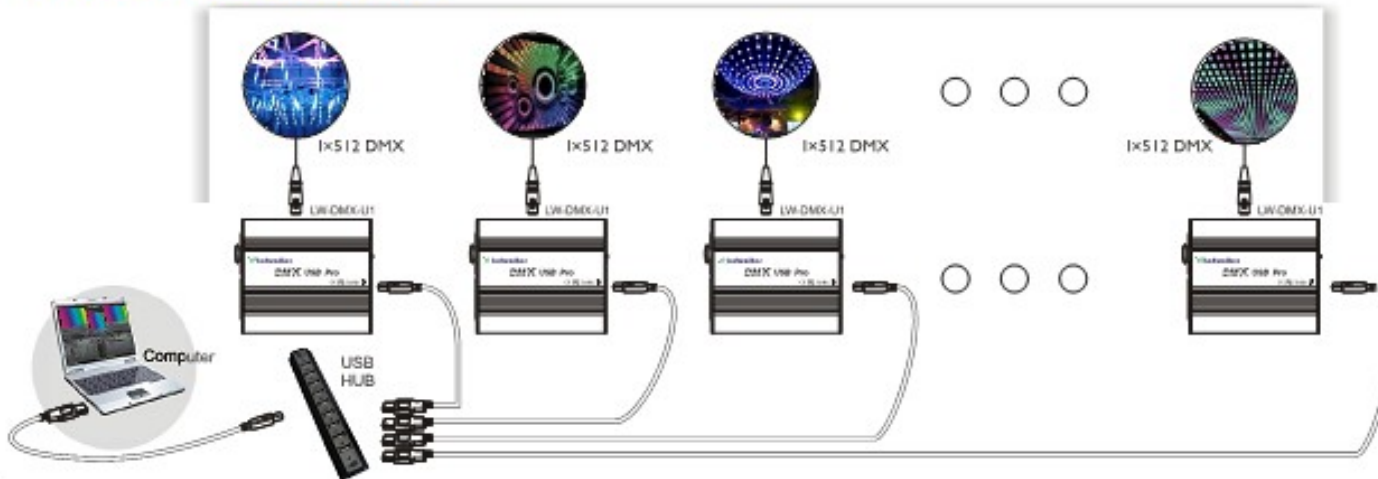

Peso di Nr. 1 Vertical da 200 cm:

- 0.35 kg

Dettagli tecnici x 1 tubo da 100 cm:

- 12 V
- 24 W /m
- 32 Led / m 16 Pixel/m

Segnale di controllo:

- Standard DMX 512 - 48 Ch

Parameters

LED Vertical Tube series Model: LW-207								
Product	0.5m double sided vertical tube	0.5m single sided vertical tube	1m double sided vertical tube	1m single sided vertical tube	1.5m double sided vertical tube	1.5m single sided vertical tube	2m double sided vertical tube	2m single sided vertical tube
Product Model No.	LW-207-00022	LW-207-00033	LW-207-00023	LW-207-00035	LW-207-00024	LW-207-00016	LW-207-00025	LW-207-00021
Working Voltage	DC 12V	DC 12V	DC 12V	DC 12V	DC 12V	DC 12V	DC 12V	DC 12V
Max Power (unit:W)	12W	6W	24W	12W	36W	18W	48W	24W
Max Current (unit:mA)	1000mA	500mA	2000mA	1000mA	3000mA	1500mA	4000mA	2000mA
Pixel Qty(unit:pc)	8 pixels=24 dmx channels	8 pixels=24 dmx channels	16 pixels=48 dmx channels	16 pixels=48 dmx channels	24 pixels=72 dmx channels	24 pixels=72 dmx channels	32 pixels=96 dmx channels	32 pixels=96 dmx channels
IP Rating	IP65							
Working Temperature °C	-20 ~ +50 °C							
Protocol	DMX512							
LED Type	SMD5050							
LED Qty(unit:pc)	64	32	64	32	96	48	128	64
Beam Angle	360°	180°	360°	180°	360°	180°	360°	180°
Connection Cables	1. Singal cable:XLR socket T cable( each dmx universe need 1 set of this cable) 2. Power cable: 442 T cable(after 6-7A current need 1 set of this cable) 3. Power cable: 2 pin power cable( connected with the T cables)							

Dimension (Unit: mm)

- 1、 External wire
- 2、 Rings for bearing
- 3、 Transparent plug (upper)
- 4、 Transparent tube
- 5、 Transparent plug (bottom)

0.5m vertical tube	LW-207-00022 LW-207-00033	L=536mm
1m vertical tube	LW-207-00023 LW-207-00035	L=1031mm
1.5m vertical tube	LW-207-00024 LW-207-00016	L=1526mm
2m vertical tube	LW-207-00025 LW-207-00021	L=2021mm

| VERTICAL TUBE |

4Pin Male

Power

DMX512

| VERTICAL TUBE |

Several DMX Controllers

This is simple drawing for 1meter tubes 10pcs.pls check.