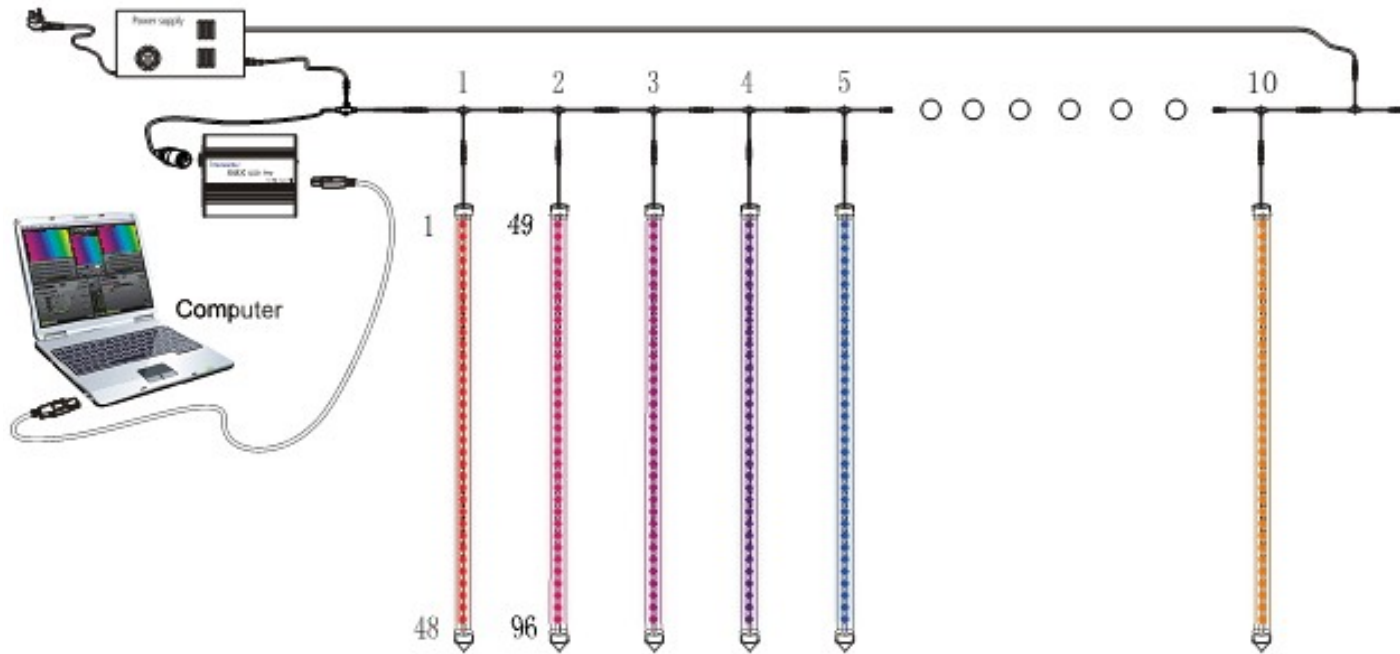

Peso di Nr. 1 Vertical da 200 cm:

- 0.35 kg

Dettagli tecnici x 1 tubo da 100 cm:

- 12 V
- 24 W /m
- 32 Led / m 16 Pixel/m

Segnale di controllo:

- Standard DMX 512 - 48 Ch

Parameters

LED Vertical Tube series Model: LW-207								
Product	0.5m double sided vertical tube	0.5m single sided vertical tube	1m double sided vertical tube	1m single sided vertical tube	1.5m double sided vertical tube	1.5m single sided vertical tube	2m double sided vertical tube	2m single sided vertical tube
Product Model No.	LW-207-00022	LW-207-00033	LW-207-00023	LW-207-00035	LW-207-00024	LW-207-00016	LW-207-00025	LW-207-00021
Working Voltage	DC 12V	DC 12V	DC 12V	DC 12V	DC 12V	DC 12V	DC 12V	DC 12V
Max Power (unit:W)	12W	6W	24W	12W	36W	18W	48W	24W
Max Current (unit:mA)	1000mA	500mA	2000mA	1000mA	3000mA	1500mA	4000mA	2000mA
Pixel Qty(unit:pc)	8 pixels=24 dmx channels	8 pixels=24 dmx channels	16 pixels=48 dmx channels	16 pixels=48 dmx channels	24 pixels=72 dmx channels	24 pixels=72 dmx channels	32 pixels=96 dmx channels	32 pixels=96 dmx channels
IP Rating	IP65							
Working Temperature °C	-20 ~ +50 °C							
Protocol	DMX512							
LED Type	SMD5050							
LED Qty(unit:pc)	64	32	64	32	96	48	128	64
Beam Angle	360°	180°	360°	180°	360°	180°	360°	180°
Connection Cables	1. Singal cable:XLR socket T cable( each dmx universe need 1 set of this cable) 2. Power cable: 442 T cable(after 6-7A current need 1 set of this cable) 3. Power cable: 2 pin power cable( connected with the T cables)							

Dimension (Unit: mm)

- 1、 External wire
- 2、 Rings for bearing
- 3、 Transparent plug (upper)
- 4、 Transparent tube
- 5、 Transparent plug (bottom)

0.5m vertical tube	LW-207-00022 LW-207-00033	L=536mm
1m vertical tube	LW-207-00023 LW-207-00035	L=1031mm
1.5m vertical tube	LW-207-00024 LW-207-00016	L=1526mm
2m vertical tube	LW-207-00025 LW-207-00021	L=2021mm

| VERTICAL TUBE |

4Pin Male

Power

DMX512

| VERTICAL TUBE |

Several DMX Controllers

This is simple drawing for 1meter tubes 10pcs.pls check.