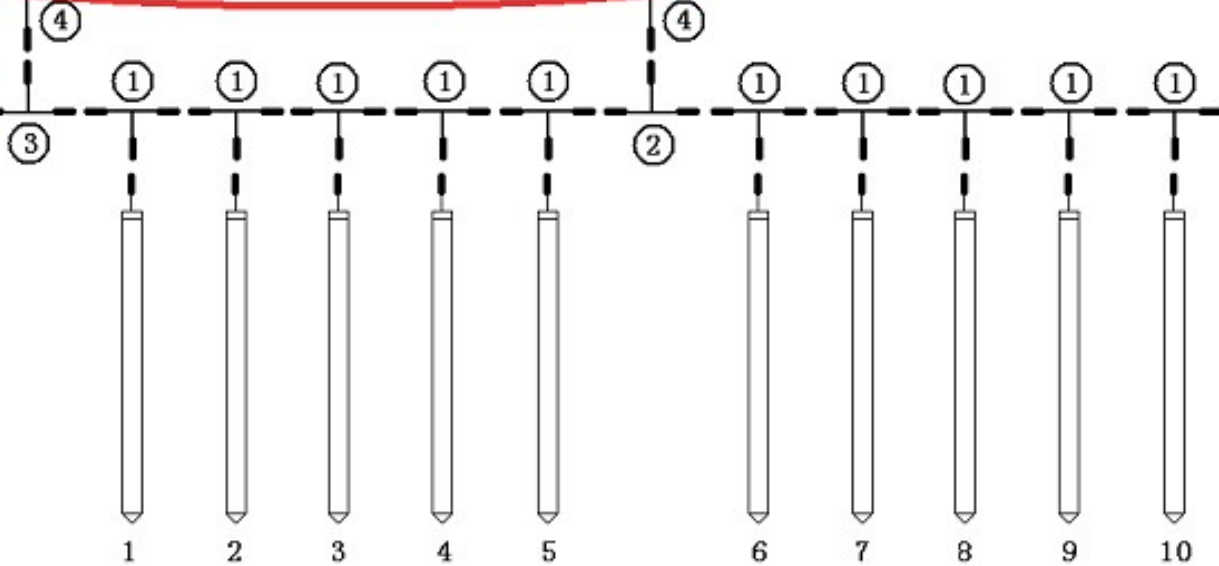

Peso di Nr. 1 Vertical da 200 cm:

- 0.35 kg

Dettagli tecnici x 1 tubo da 100 cm:

- 12 V
- 24 W /m
- 32 Led / m 16 Pixel/m

Segnale di controllo:

- Standard DMX 512 - 48 Ch

Parameters

LED Vertical Tube series Model: LW-207								
Product	0.5m double sided vertical tube	0.5m single sided vertical tube	1m double sided vertical tube	1m single sided vertical tube	1.5m double sided vertical tube	1.5m single sided vertical tube	2m double sided vertical tube	2m single sided vertical tube
Product Model No.	LW-207-00022	LW-207-00033	LW-207-00023	LW-207-00035	LW-207-00024	LW-207-00016	LW-207-00025	LW-207-00021
Working Voltage	DC 12V	DC 12V	DC 12V	DC 12V	DC 12V	DC 12V	DC 12V	DC 12V
Max Power (unit:W)	12W	6W	24W	12W	36W	18W	48W	24W
Max Current (unit:mA)	1000mA	500mA	2000mA	1000mA	3000mA	1500mA	4000mA	2000mA
Pixel Qty(unit:pc)	8 pixels=24 dmx channels	8 pixels=24 dmx channels	16 pixels=48 dmx channels	16 pixels=48 dmx channels	24 pixels=72 dmx channels	24 pixels=72 dmx channels	32 pixels=96 dmx channels	32 pixels=96 dmx channels
IP Rating	IP65							
Working Temperature °C	-20 ~ +50 °C							
Protocol	DMX512							
LED Type	SMD5050							
LED Qty(unit:pc)	64	32	64	32	96	48	128	64
Beam Angle	360°	180°	360°	180°	360°	180°	360°	180°
Connection Cables	1. Singal cable:XLR socket T cable( each dmx universe need 1 set of this cable) 2. Power cable: 442 T cable(after 6-7A current need 1 set of this cable) 3. Power cable: 2 pin power cable( connected with the T cables)							

Dimension (Unit: mm)

- 1、 External wire
- 2、 Rings for bearing
- 3、 Transparent plug (upper)
- 4、 Transparent tube
- 5、 Transparent plug (bottom)

0.5m vertical tube	LW-207-00022 LW-207-00033	L=536mm
1m vertical tube	LW-207-00023 LW-207-00035	L=1031mm
1.5m vertical tube	LW-207-00024 LW-207-00016	L=1526mm
2m vertical tube	LW-207-00025 LW-207-00021	L=2021mm

| VERTICAL TUBE |

4Pin Male

Power

DMX512

| VERTICAL TUBE |

Several DMX Controllers

This is simple drawing for 1meter tubes 10pcs.pls check.